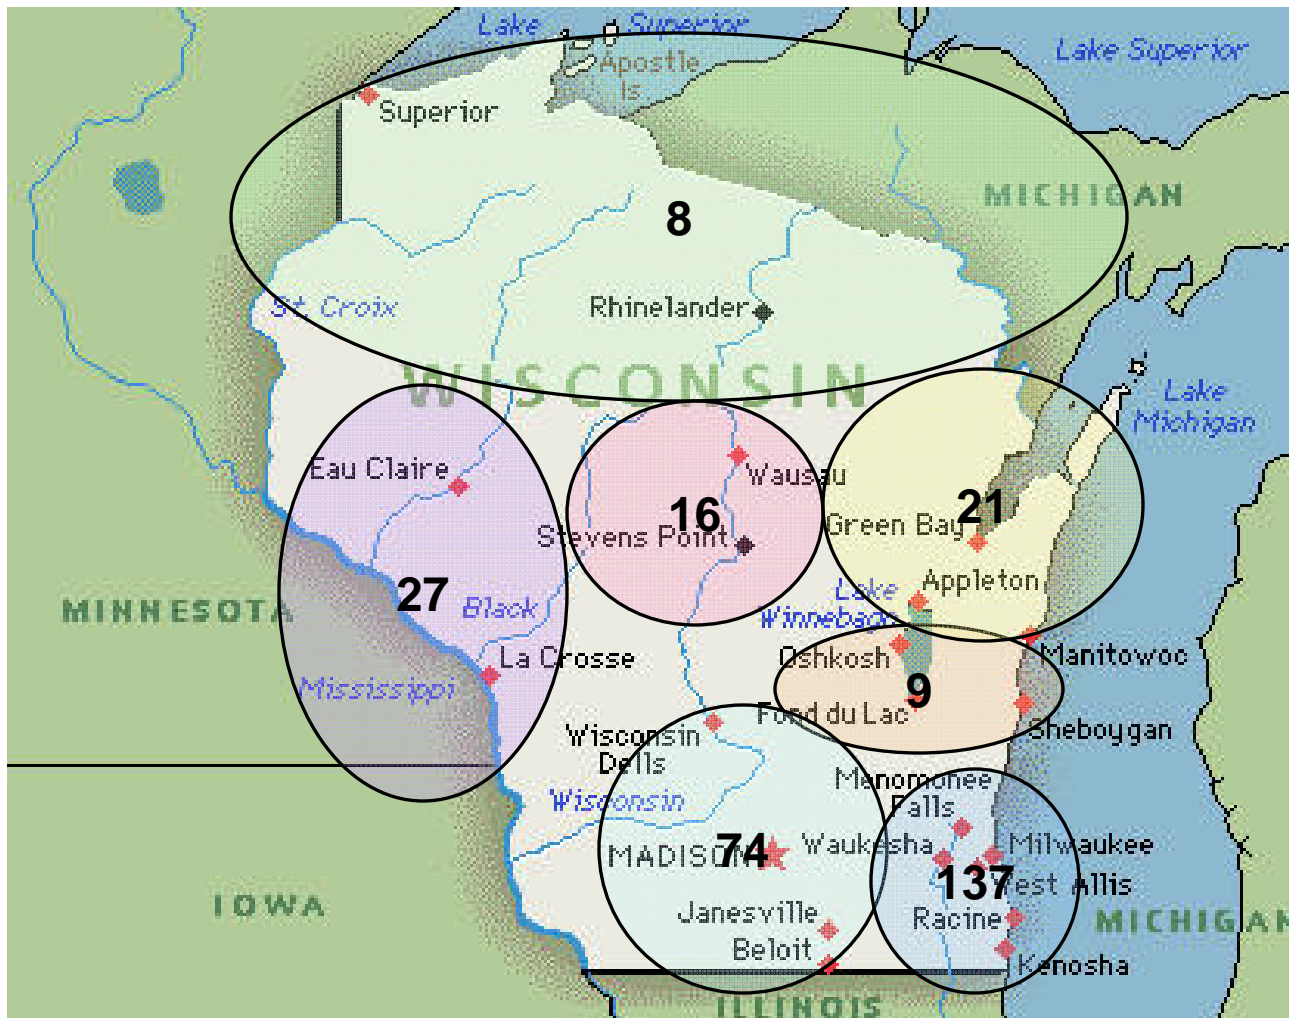

# WI Dairyland Member Locations

**Total of 314 Members**

**22**  
Outside the  
State of WI